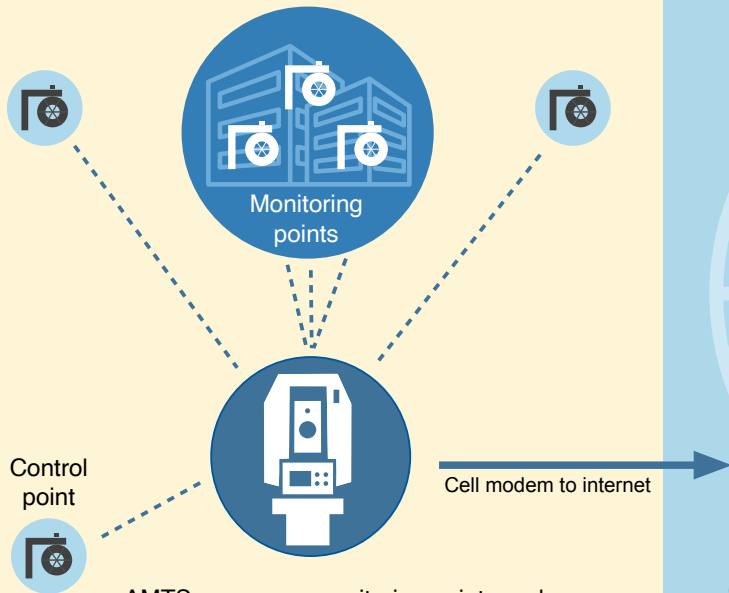

AMTS Monitoring System

AMTS measures monitoring points and control points at every observation cycle.

GeoCloud Website

GeoCloud server runs least-squares adjustments and quality checks, then posts results on website